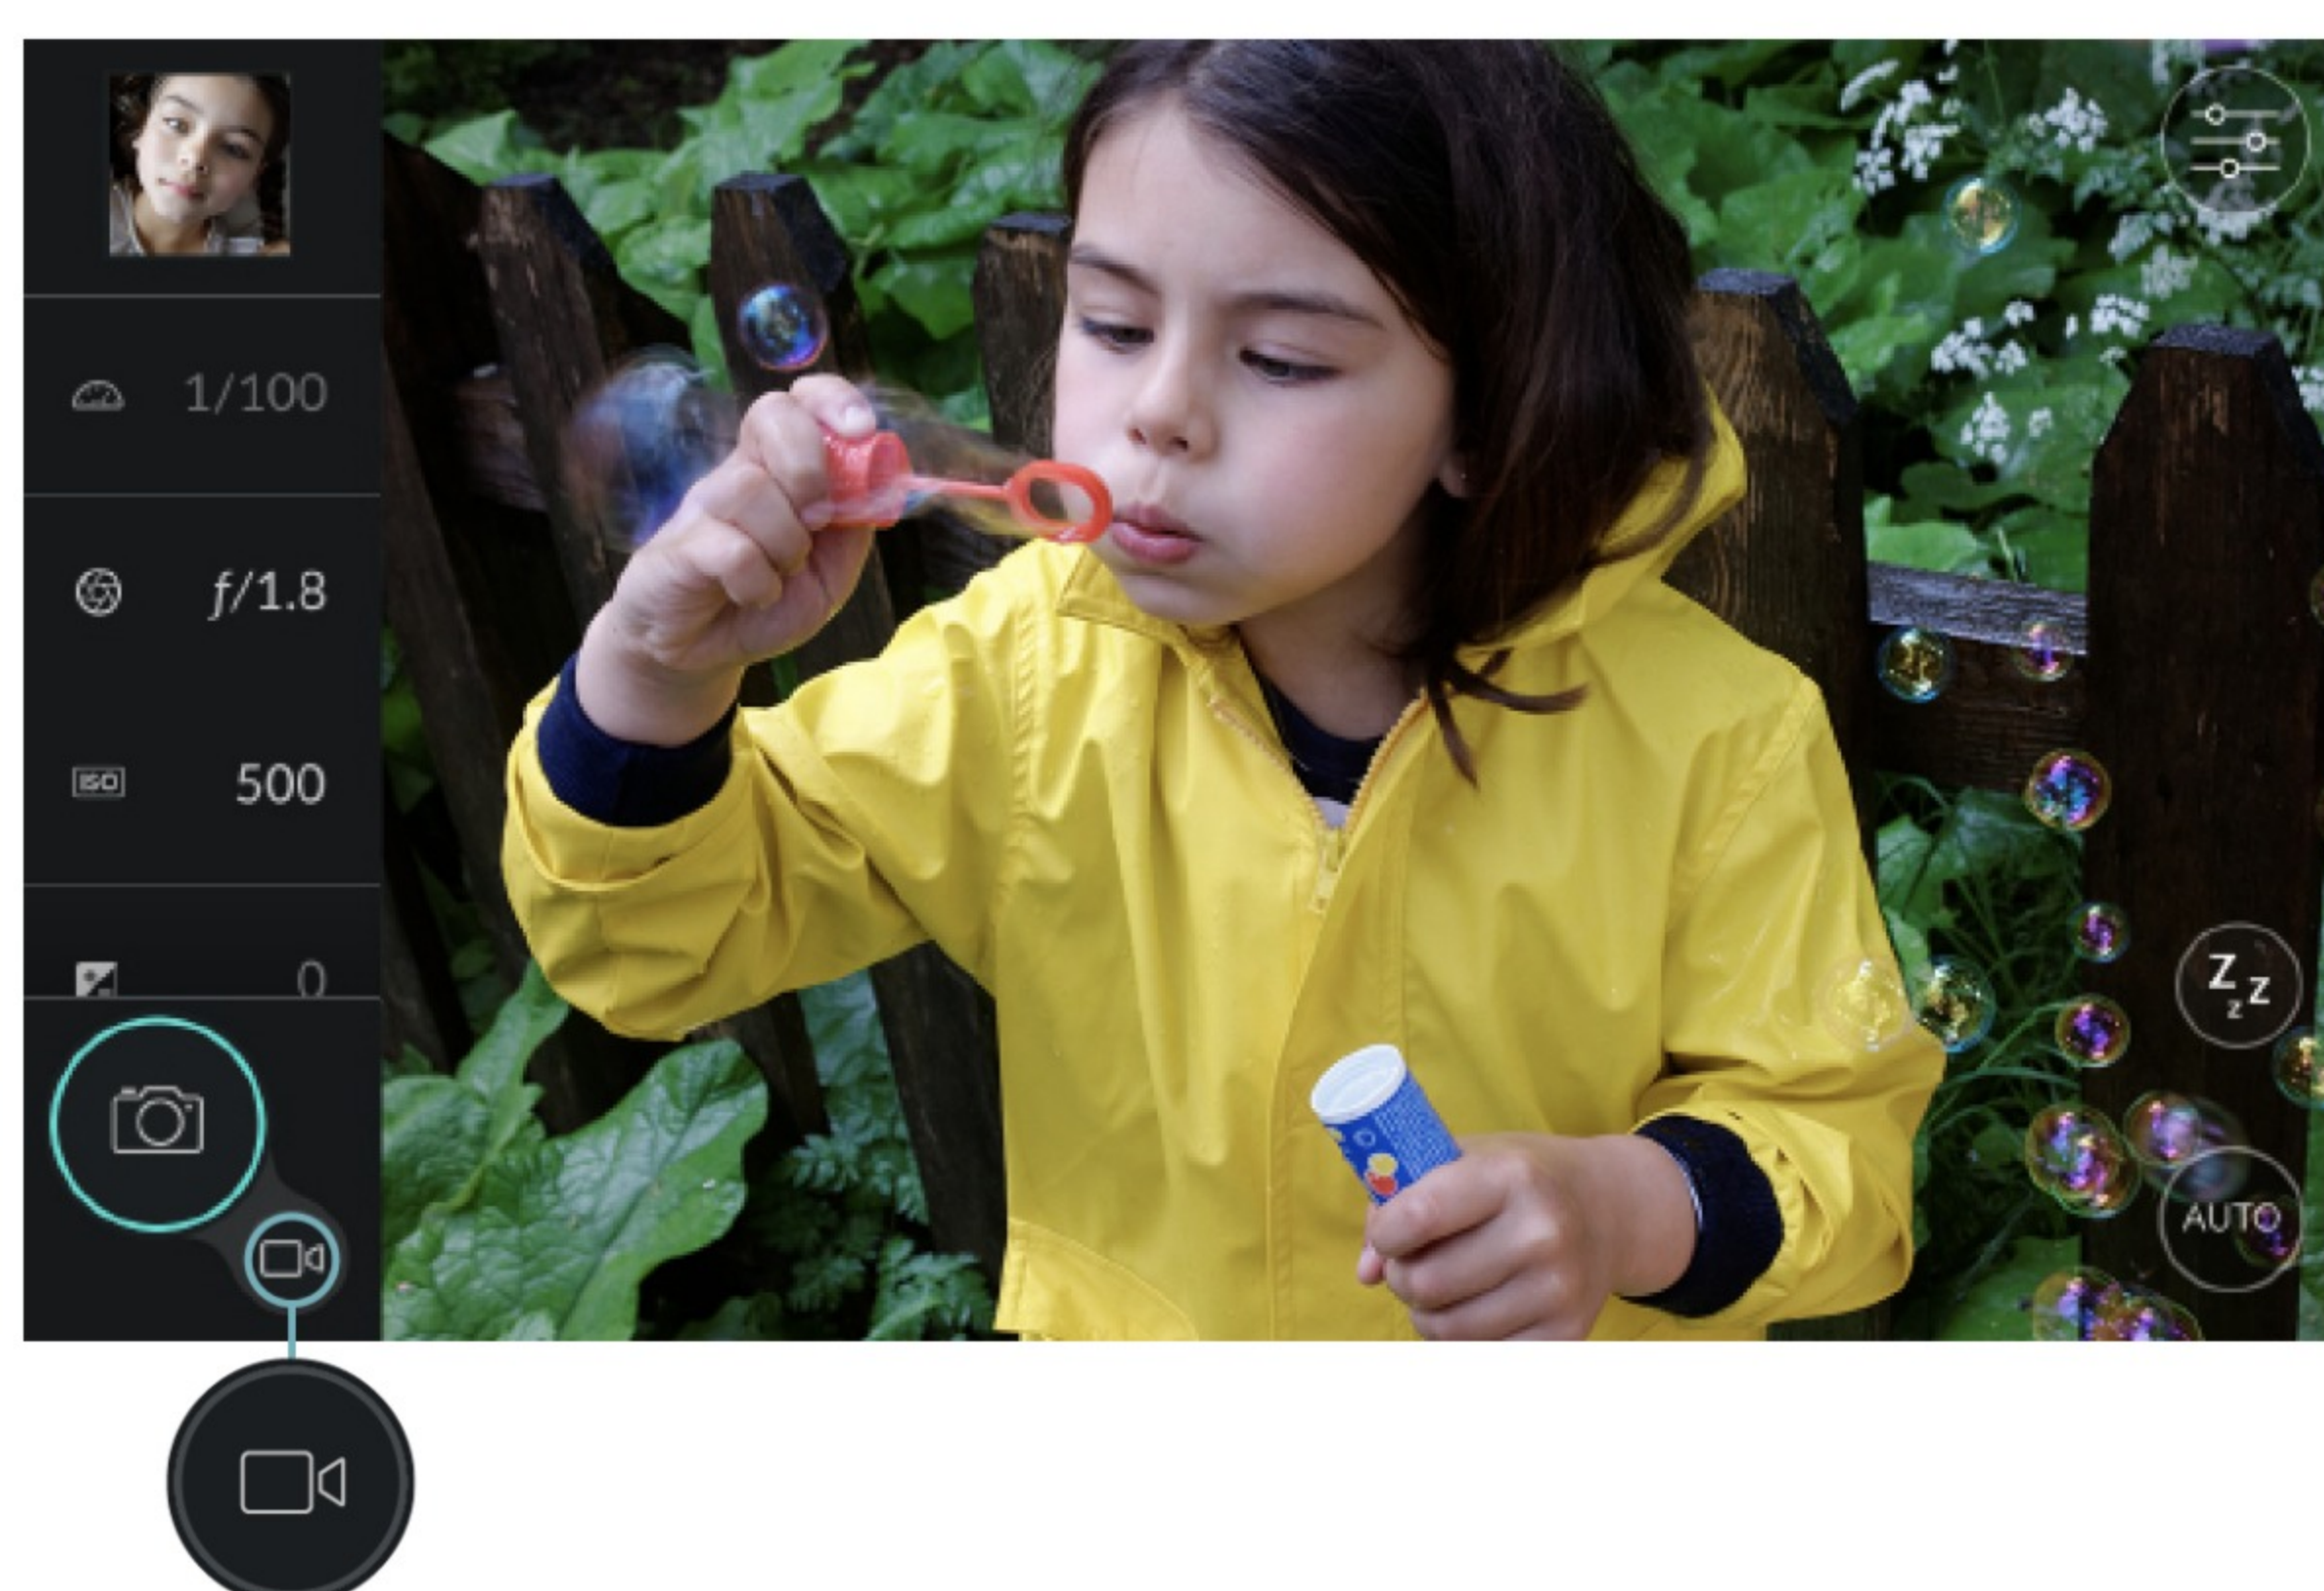

Recording videos

Home / Recording videos / Auto video mode

AUTO Auto video mode

Recording videos

To use the DxO ONE in video mode, change the shutter button on the screen from the photo icon to the video icon.

The shutter button on the screen will change to Video mode.

By default, video recording starts in HD and Automatic mode (1080p, 30 f/s). You can also switch to Manual mode or Slow-Motion mode.

To start recording, press either the shutter button (video icon) on the iPhone screen, or the shutter button on the DxO ONE. The application shutter button will turn red when recording, and the application will display the elapsed time. The DxO ONE OLED screen will show a flashing dot to show recording is taking place.

In video mode, the camera automatically focuses on the center of the screen, and face detection is disabled. We recommend focusing before you start filming, but you can change where you're focusing during shooting by tapping on the desired place on the screen. If you want subjects on different planes to be sharp, you can extend the depth of field by going into Manual mode and stopping down the iris to a smaller aperture (see section ["Shooting settings"](#) pour plus de détails).