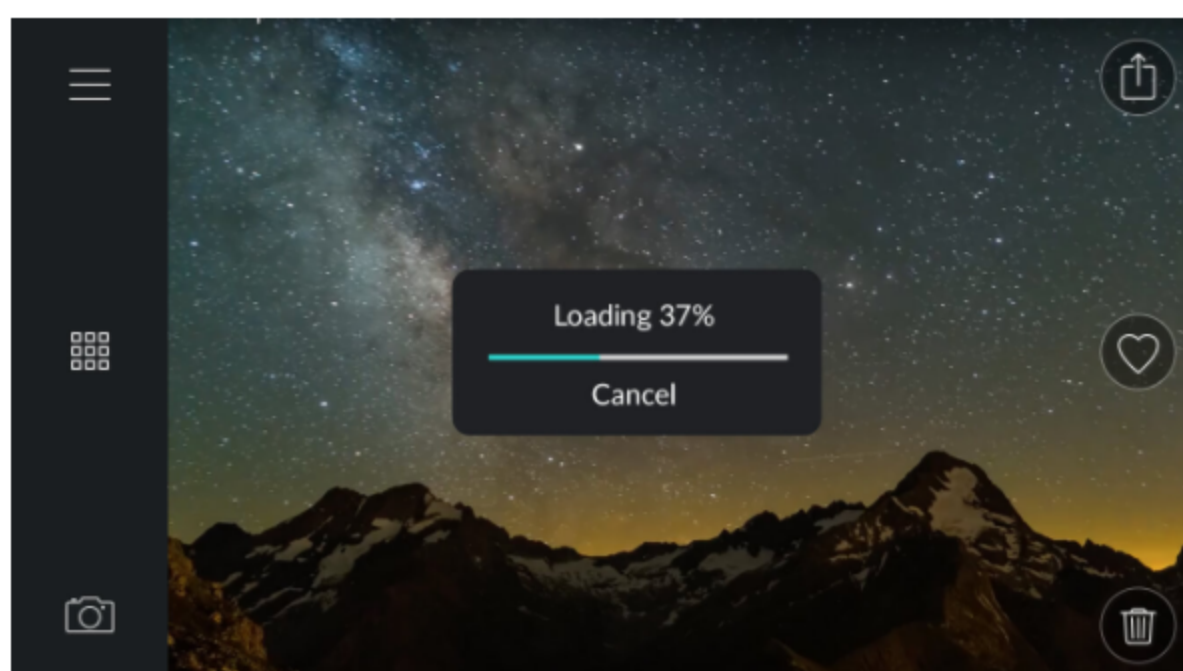

Recording videos

Home / Recording videos / Creating a time-lapse video (part 5)

Creating a time-lapse video

Recording videos

→ Viewing and sharing the video

If you opted to save and create a time-lapse video, you can watch and share it immediately. The time-lapse video is saved on the DxO ONE's microSD card in MJPEG format with a definition of 1920x1080 pixels. The size is deliberately limited to prevent storing too-large files and to make it easier to read and share files. Of course, the size of the video will depend on the duration and number of images in the time-lapse.

Viewing the video

To watch the video immediately after shooting, tap the Gallery thumbnail in the upper left part of the viewfinder screen, then start the video.

Note that the video has not been transferred to your smartphone. The video transfers temporarily each time you play it. To permanently transfer the video to your smartphone, tap the transfer icon on the right.