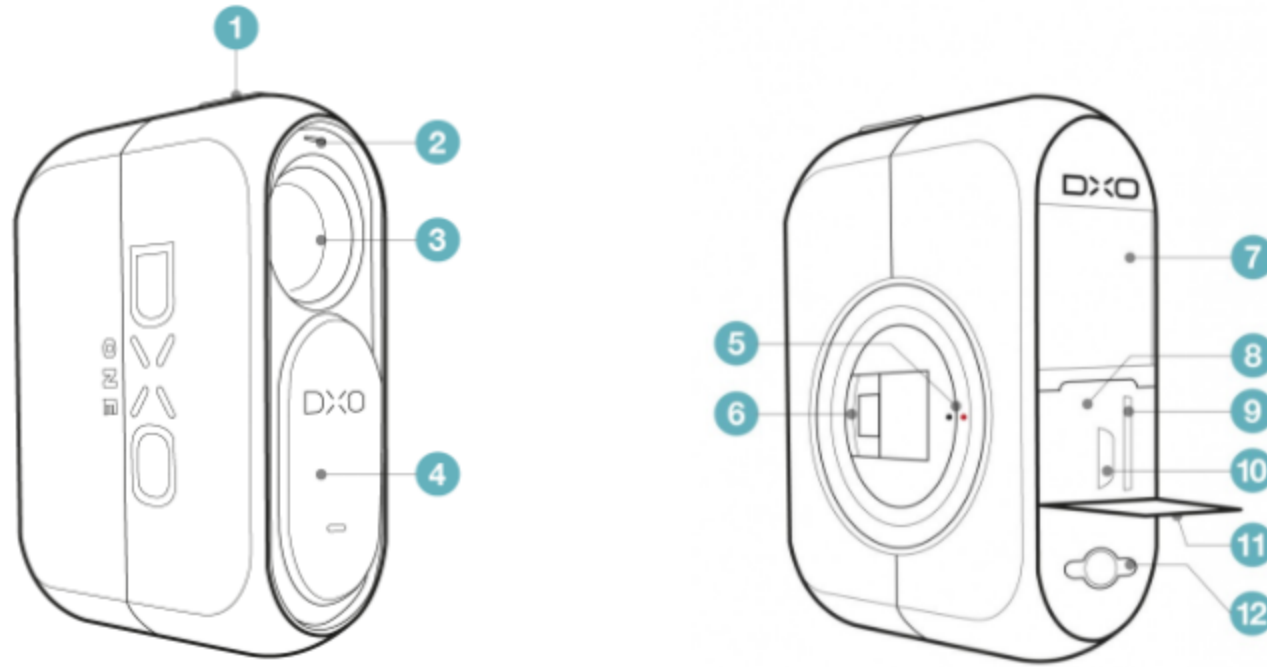

Your DxO ONE

Home / Your DxO ONE / Navigating your DxO ONE

Navigating your DxO ONE

Your DxO ONE

Take the time to get familiar with the controls and displays on your camera :

1. 1 Shutter button (more information in section *"Taking photos"*)
2. 2 Microphone
3. 3 Lens
4. 4 On/off switch and lens cover (more information in section *"Turning the DxO ONE on and off"*)
5. 5 Alignment indicator (more information in section *"Closing the Lightning connector"*)
6. 6 iPhone Lightning connector (more information in section *"Opening the Lightning connector"*)
7. 7 OLED screen (more information in section *"Technical reference (Part 3)"*)
8. 8 Reset switch (more information in *"Technical reference (Part 1)"*)
9. 9 MicroSD card slot (more information in section *"Inserting/replacing the microSD card"*)
10. 10 Micro USB connector (more information in sections *"Checking the battery level and charging"* and *"File format and managing RAW files"*)
11. 11 Backdoor
12. 12 Lanyard attachment (more information in section *"Attaching the lanyard"*)

LANGUAGES

- Français
- Deutsch
- Español
- 日本語

RELATED POSTS

- [Turning the DxO ONE on and off](#)
- [Technical reference (Part 3)](#)
- [Technical reference (Part 1)](#)
- [Taking photos](#)
- [Opening the Lightning connector](#)
- [Inserting/replacing the microSD card](#)
- [File format and managing RAW files](#)
- [Closing the Lightning connector](#)
- [Checking the battery level and charging](#)
- [Attaching the lanyard](#)

[← WHAT'S IN THE BOX](#)

[ATTACHING THE LANYARD →](#)

Receive our newsletter

SUBSCRIBE

Follow us

Choose your language

DxO ONE

- [Overview](#)
- [Image quality](#)
- [iOS App](#)
- [Design](#)
- [Press & Testimonials](#)
- [Find a retailer](#)

PHOTO SOFTWARE

- [DxO PhotoLab](#)
- [DxO FilmPack](#)
- [DxO ViewPoint](#)

PRESS & TESTIMONIALS

- [DxO ONE Camera](#)
- [Photo Software](#)

LEARN AND SUPPORT

- [Product How-To's](#)
- [Support](#)
- [Forum](#)
- [Software Registration](#)

COMPANY

- [About](#)
- [Careers](#)
- [Press](#)
- [Contact](#)

SHOP

- [DxO ONE Camera & Accessories](#)
- [Photo Software](#)
- [Find a Retailer](#)
- [My Account](#)

VISIT OUR

PARTNER SITES :

[DxOMark ↗](#)

[Imaging Quality ↗](#)